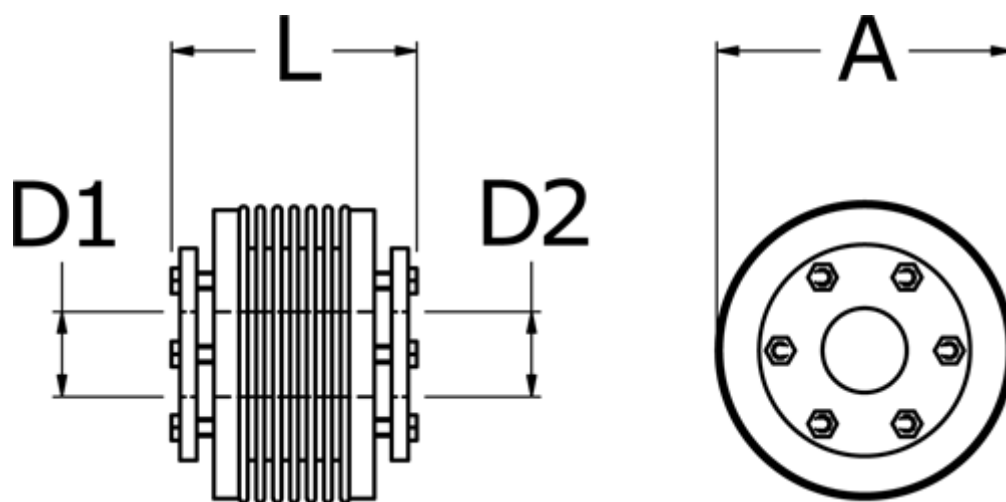

# Data Sheet

Article number: 3330500600732222

Description: Bellow coupling type 5 size60  
Length 73 mm, bore 22/22 mm

## Measures

A	= 66
D1	= 22
D2	= 22
L	= 73
Nom. torque NM (Tkn)	= 60